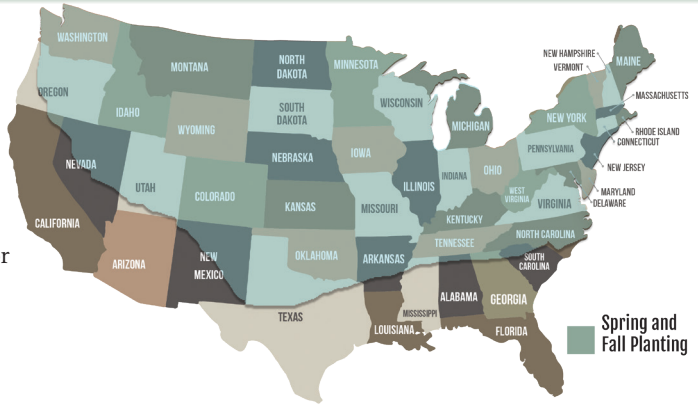

FlexTM

TRITICALE

Key Attributes:

- Dual planting window, spring/fall
- Awnletted (reduced beard length)
- Moderate plant height
- Good straw strength
- Good early seedling vigor
- High seed yield
- High silage yield
- Good silage quality
- Widely adapted throughout the US