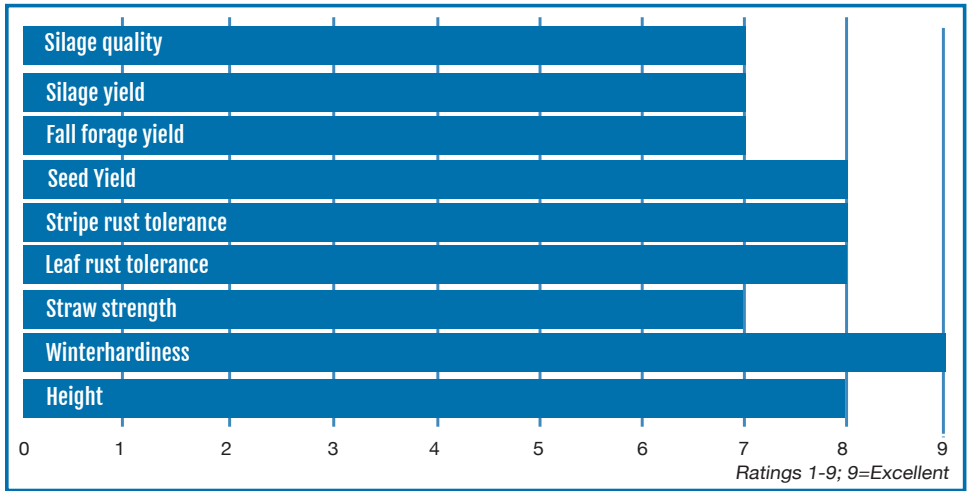

FlexTM

TRITICALE

Key Attributes:

- Dual planting window, spring/fall
- Awnletted (reduced beard length)
- Moderate plant height
- Good straw strength
- Good early seedling vigor
- High seed yield
- High silage yield
- Good silage quality
- Widely adapted throughout the US