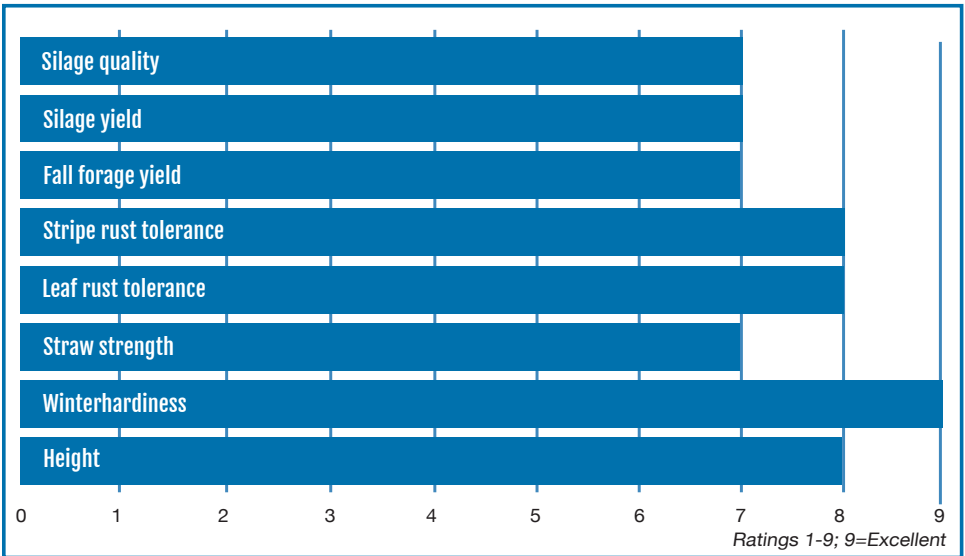

# Key Attributes:

- Facultative
- Awnletted (reduced beard length)
- Moderate plant height
- Good straw strength
- Good early seedling vigor
- High silage yield
- Good silage quality
- Widely adapted throughout the US