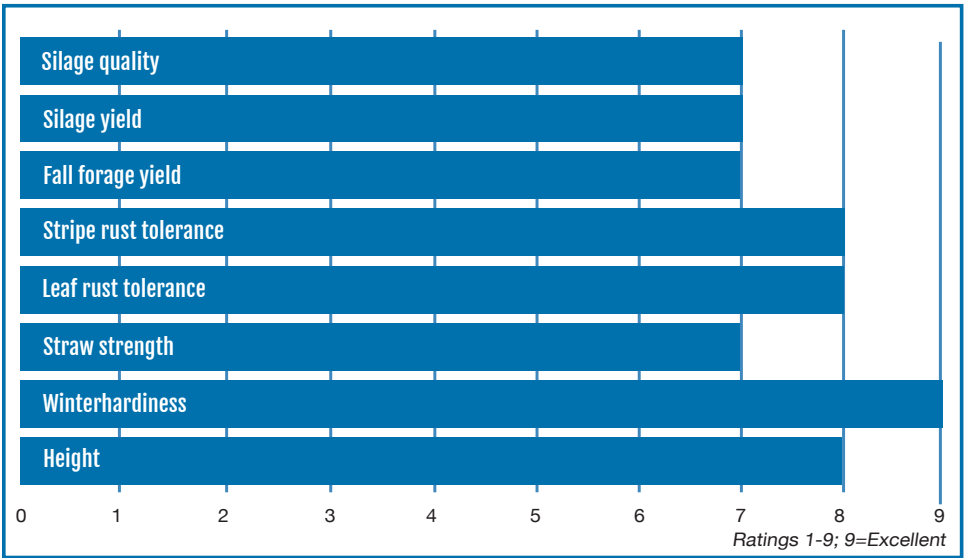

# Key Attributes:

- Facultative
- Awnletted (reduced beard length)
- Moderate plant height
- Good straw strength
- Good early seedling vigor
- High seed yield
- High silage yield
- Good silage quality
- Widely adapted throughout the US