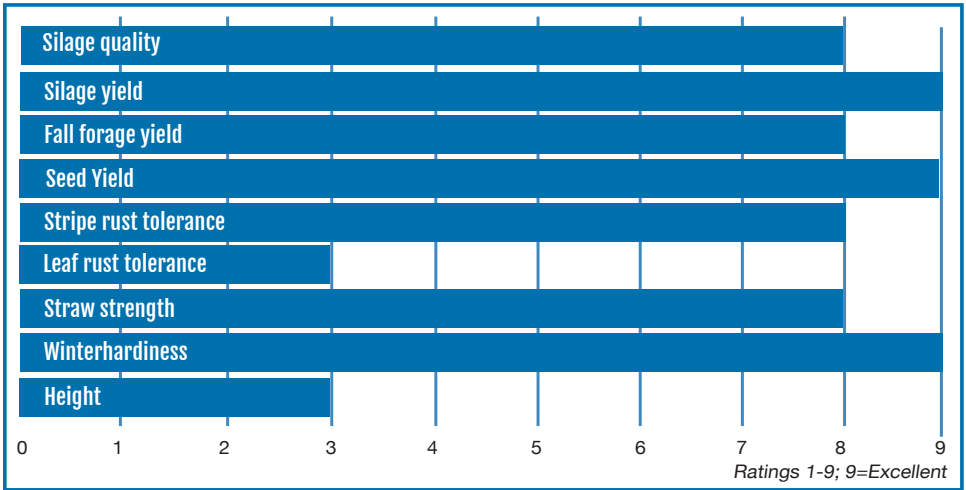

GainerTM

TRITICALE

Key Attributes:

- Winter
- Awned (Bearded)
- Early maturity
- Tolerant of rust
- Good straw strength
- Good fall seedling vigor
- Excellent stem to leaf ratio
- Very good winterhardiness
- Prostrate fall growth habit
- High silage yields and quality
- Short plant height
- Adapted widely throughout Mid-Atlantic, Central Plains, and Northern US