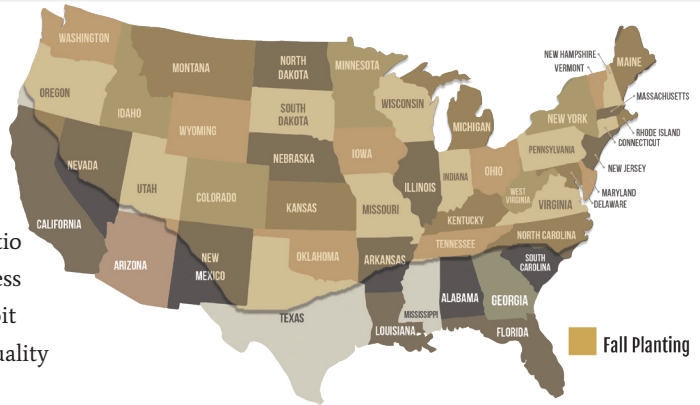

GainerTM

TRITICALE

Key Attributes:

- Winter
- Awned (Bearded)
- Early maturity
- Tolerant of rust
- Good straw strength
- Good fall seedling vigor
- Excellent stem to leaf ratio
- Very good winterhardiness
- Prostrate fall growth habit
- High silage yields and quality
- Short plant height
- Adapted widely throughout Mid-Atlantic, Central Plains, and Northern US