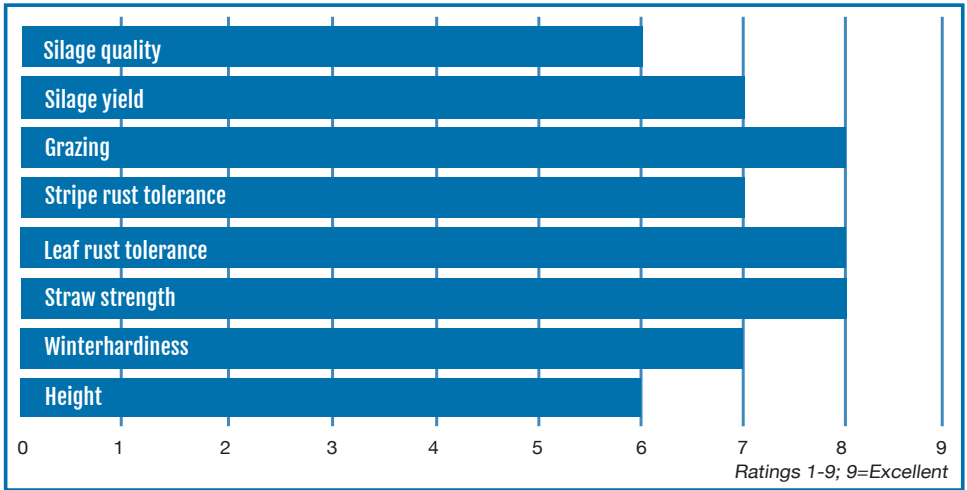

GunnerTM

TRITICALE

Key Attributes:

- Dual planting window, spring/fall
- Completely awnless (beardless)
- High leaf to stem ratio
- Later maturity
- Excellent straw strength
- Tolerant of rust
- Very good fall seedling vigor
- Good winterhardiness
- Excellent grazer
- Adapted to a large area including Central and Northern Plains

2019-2020 Penn State Short-Lived Forages Trial Short Season Triticale (single-cut)

Entry	Harvest	T/A DM	CP%	NDFD 30	TTNDFD	Stand
TriCal Gunner™	21-May	6.55	9.44	50.92	45.50	98
TriCal Thor™	21-May	6.26	9.50	51.67	47.25	97
Nitrous	26-May	5.62	9.59	52.69	46.85	93
TriCal Flex™	21-May	5.52	9.24	50.24	44.45	96
BCT19004	18-May	5.26	9.58	45.88	41.82	96
HyOctane	18-May	5.23	10.23	47.58	43.47	98
TriCal Surge™	18-May	5.10	10.33	49.77	45.76	96
BCT19005	18-May	5.09	10.92	51.66	49.21	98
TriCal Ace™	15-May	5.08	11.03	51.09	50.34	98