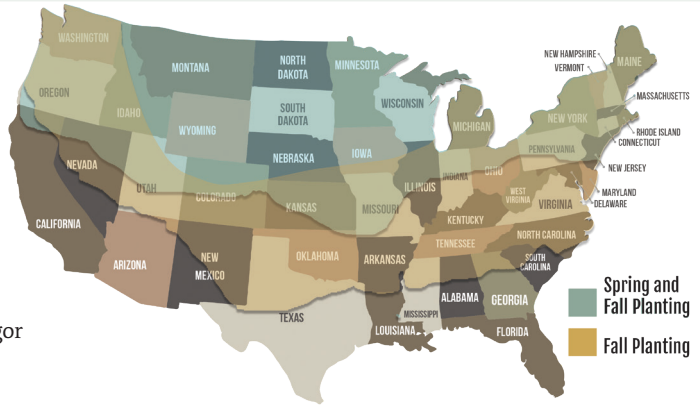

GunnerTM

TRITICALE

Key Attributes:

- Dual planting window, spring/fall
- Completely awnless (beardless)
- High leaf to stem ratio
- Later maturity
- Excellent straw strength
- Tolerant of rust
- Very good fall seedling vigor
- Good winterhardiness
- Excellent grazer
- Adapted to a large area including Central and Northern Plains

2019-2020 Penn State Short-Lived Forages Trial Short Season Triticale (single-cut)

Entry	Harvest	T/A DM	CP%	NDFD 30	TTNDFD	Stand
TriCal Gunner™	21-May	6.55	9.44	50.92	45.50	98
TriCal Thor™	21-May	6.26	9.50	51.67	47.25	97
Nitrous	26-May	5.62	9.59	52.69	46.85	93
TriCal Flex™	21-May	5.52	9.24	50.24	44.45	96
BCT19004	18-May	5.26	9.58	45.88	41.82	96
HyOctane	18-May	5.23	10.23	47.58	43.47	98
TriCal Surge™	18-May	5.10	10.33	49.77	45.76	96
BCT19005	18-May	5.09	10.92	51.66	49.21	98
TriCal Ace™	15-May	5.08	11.03	51.09	50.34	98