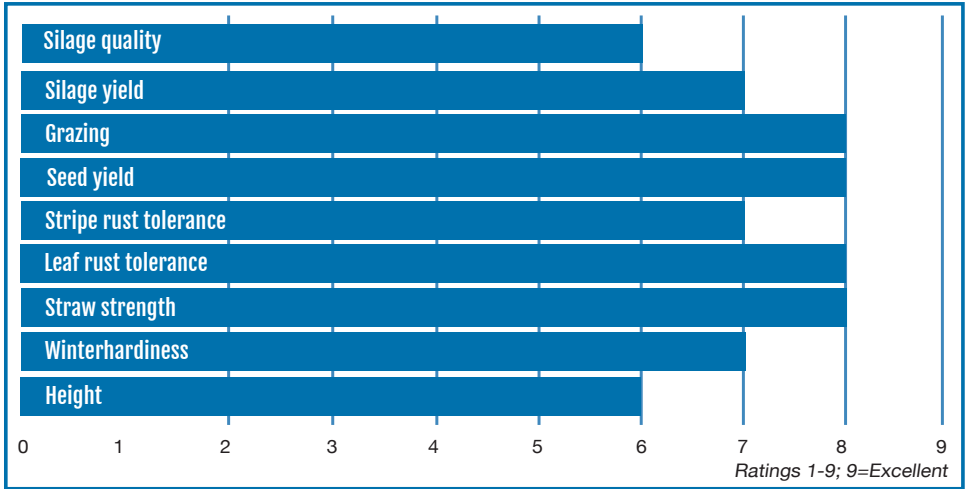

Gunner[™] **TRITICALE**

Key Attributes:

- Dual planting window, spring/fall
- Completely awnless (beardless)
- High leaf to stem ratio
- Later maturity
- Excellent straw strength
- Tolerant of rust
- Very good fall seedling vigor
- Good winterhardiness
- Excellent grazer
- Adapted to a large area including Central and Northern Plains

Othello, WA 3 Year Dry Matter Yield

Dry Matter Yield (tons/acre)

Product	2018	2019	2020	Average
TriCal Gunner™	6.33	5.44	4.29	5.35
TriCal Thor™	5.62	5.18	5.00	5.27
TriCal 141	4.62	5.73	x	5.18
TriCal Flex™	4.72	5.45	5.20	5.12
TriCal 131	4.11	5.68	4.65	4.81
FX1001	4.50	4.50	x	4.50
HyOctane	4.12	x	x	4.12
Forerunner	4.03	x	x	4.03