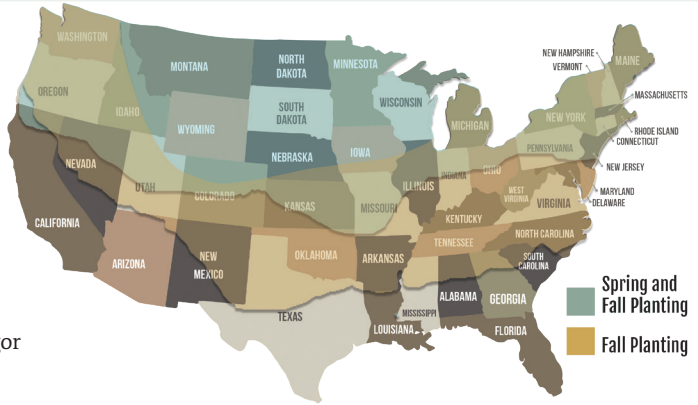

Gunner[™] **TRITICALE**

Key Attributes:

- Dual planting window, spring/fall
- Completely awnless (beardless)
- High leaf to stem ratio
- Later maturity
- Excellent straw strength
- Tolerant of rust
- Very good fall seedling vigor
- Good winterhardiness
- Excellent grazer
- Adapted to a large area including Central and Northern Plains