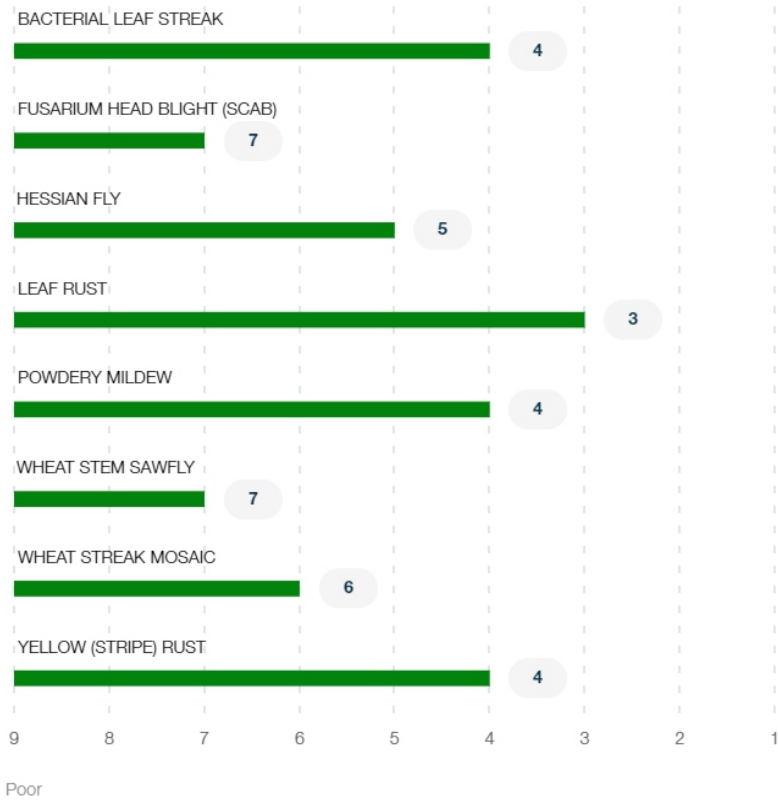

Product Details

Key Characteristics (Test Weight + 2 More) ^

 Test Weight Excellent	 Standability Very Good	 Yellow (Stripe) Rust Very Good
-------------------------------------	--------------------------------------	----------------------------------------------

Management (Herbicide Tolerance + 9 More) ^

HERBICIDE TOLERANCE	-
MATURITY GROUP	Medium-Early
PLANTING RATE	Medium
HEAD TYPE	Awne
YIELD POTENTIAL	2
PLANT VARIETY PROTECTION	Pending
LIMITED USE LICENSE AGREEMENT REQUIRED	Yes
CROP SYSTEM	DR
PATENT PROTECTION	Pending

Production (Plant Height + 4 More)

Medium-Tall

Plant Height

2
Winter Hardiness
Excellent

2
Tillering Potential
Excellent

2
Test Weight
Excellent

4
Standability
Very Good

Quality (Protein Content + 1 More)

4
Protein Content
Very Good

3
Milling/baking
Quality
Very Good

Pest And Disease Resistance (Bacterial Leaf Streak + 7 More)

Product Details Key:

National Rating Scale

Excellent (1-2); Very Good (3-4); Good (5-6); Fair (7-8); and Poor (9)