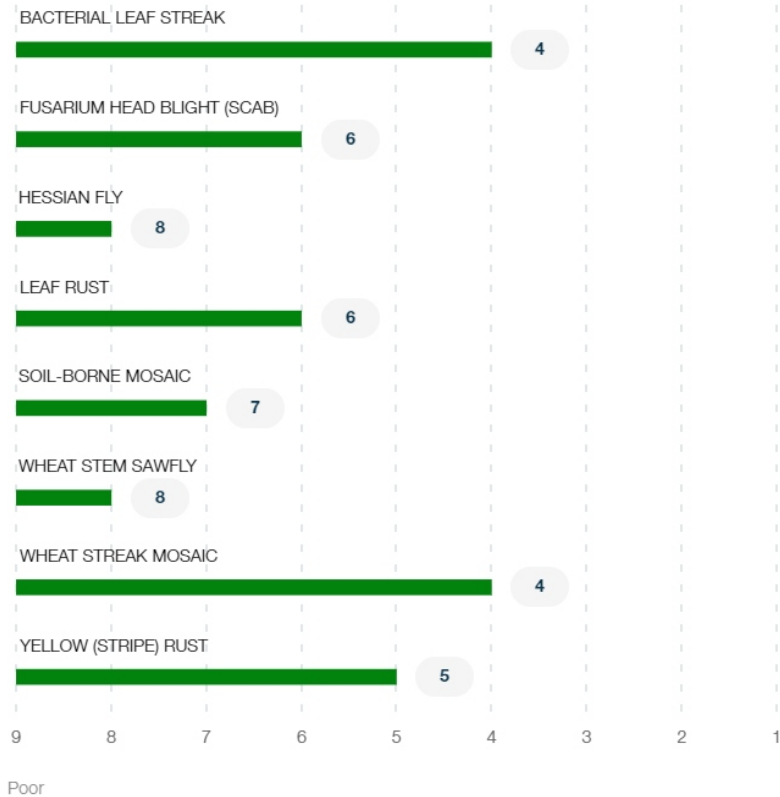

### Key Characteristics (Test Weight + 2 More) ^

Test Weight  
Excellent

Standability  
Very Good

Yellow (Stripe) Rust  
Good

**Production** (Plant Height + 4 More)

**Medium-Tall**

Plant Height

Winter Hardiness  
Excellent

Tillering Potential  
Very Good

Test Weight  
Excellent

Standability  
Very Good

**Quality** (Protein Content + 1 More)

Protein Content  
Very Good

Milling/baking  
Quality  
Excellent

**Pest And Disease Resistance** (Bacterial Leaf Streak + 7 More)

**Product Details Key:**

**National Rating Scale**

Excellent (1-2); Very Good (3-4); Good (5-6); Fair (7-8); and Poor (9)