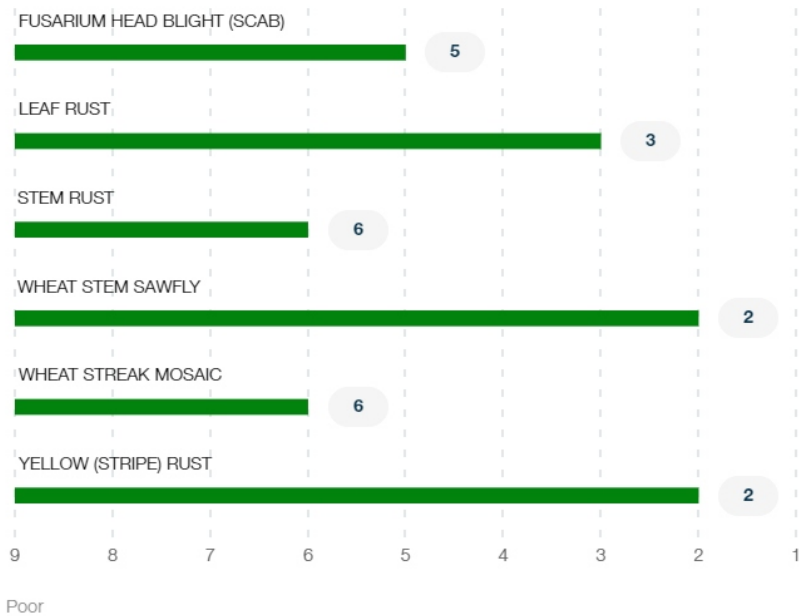

Product Details

Key Characteristics (Test Weight + 2 More) ^

4

Test Weight
Very Good

2

Standability
Excellent

2

Yellow (Stripe) Rust
Excellent

Winter Hardiness
Excellent

Standability
Excellent

Tillering Potential
Very Good

Quality (Protein Content + 1 More)

Protein Content
Very Good

Milling/baking
Quality
Very Good

Pest And Disease Resistance (Fusarium Head Blight (Scab) + 5 More)

Product Details Key:

National Rating Scale

Excellent (1-2); Very Good (3-4); Good (5-6); Fair (7-8); and Poor (9)