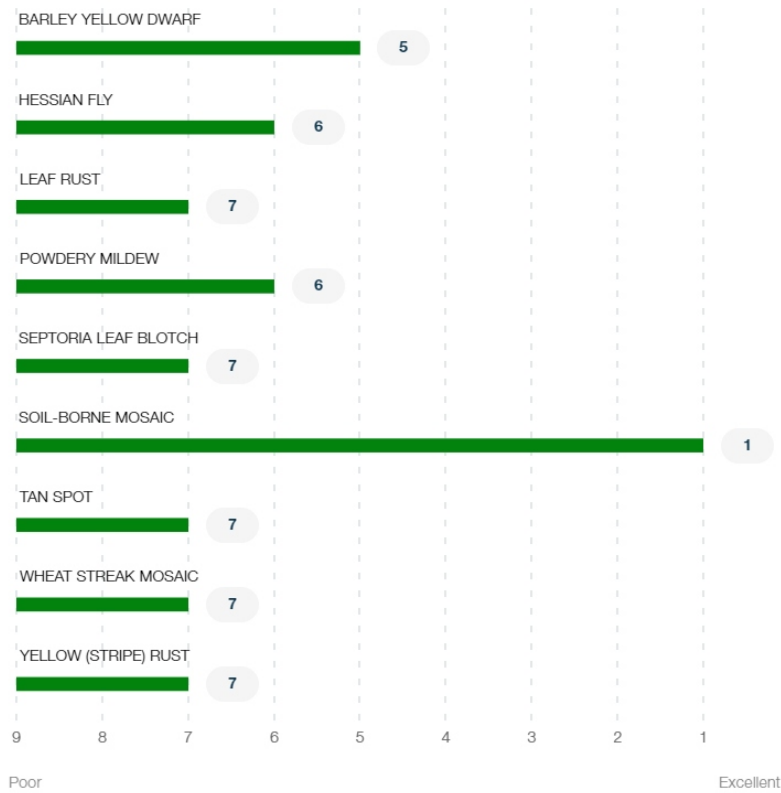

Test Weight
Excellent

3

Standability
Very Good

Quality (Protein Content + 1 More) ^

3

Protein Content
Very Good

3

Milling/baking
Quality
Very Good

Pest And Disease Resistance (Barley Yellow Dwarf + 8 More) ^

Product Details Key: ^

National Rating Scale

Excellent (1-2); Very Good (3-4); Good (5-6); Fair (7-8); and Poor (9)